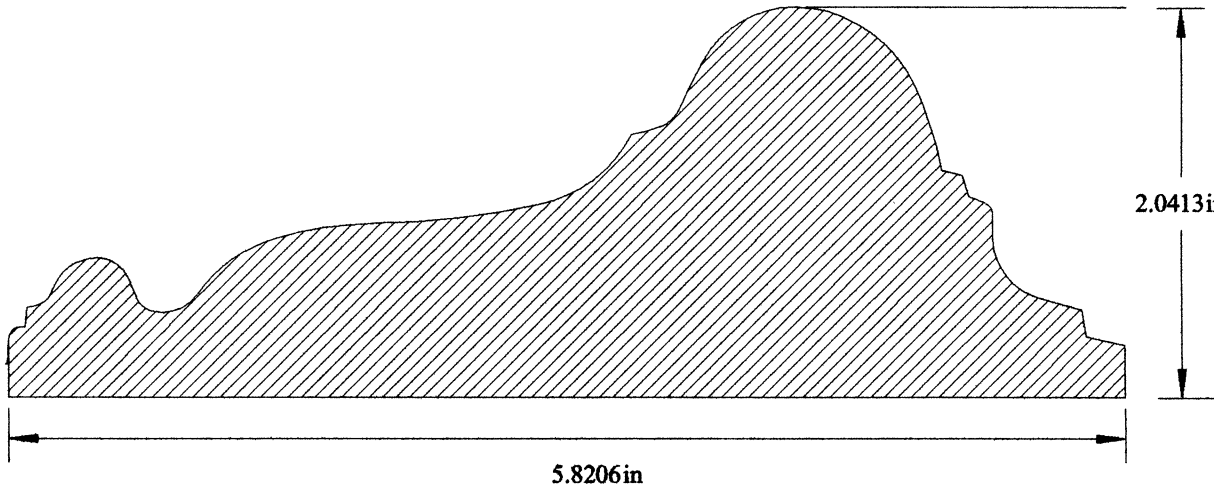

# Chair Rails

**CHR-5820WO**  
2" x 5 4/5" Chair Rail  
(College of Wooster)

**CHR-2625**  
11/16" x 2 5/8"