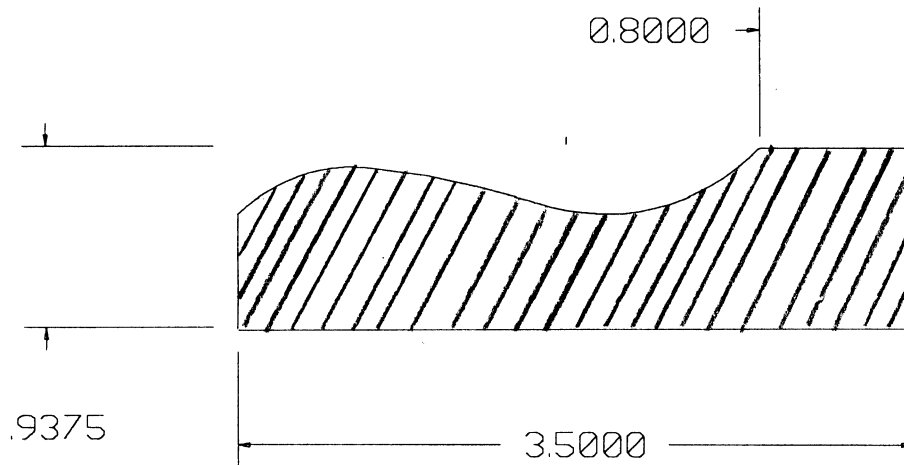

# Clock Base

**CB-4500TWP**

1" x 4 1/2" Clock Base  
(TWP Line WW)

**CB-4125DR**

1 1/16" x 4 1/8" Clock Base  
(Dover Road WW)

**CB-3500QW**

1.1" x 3 1/2" Clock Base  
(Quality WP)

## CB-3500LEE

7/8" x 3 1/2" Clock Base  
(250 WW)

## CB-2250

1.1" x 2 1/4" Baby Clock Base