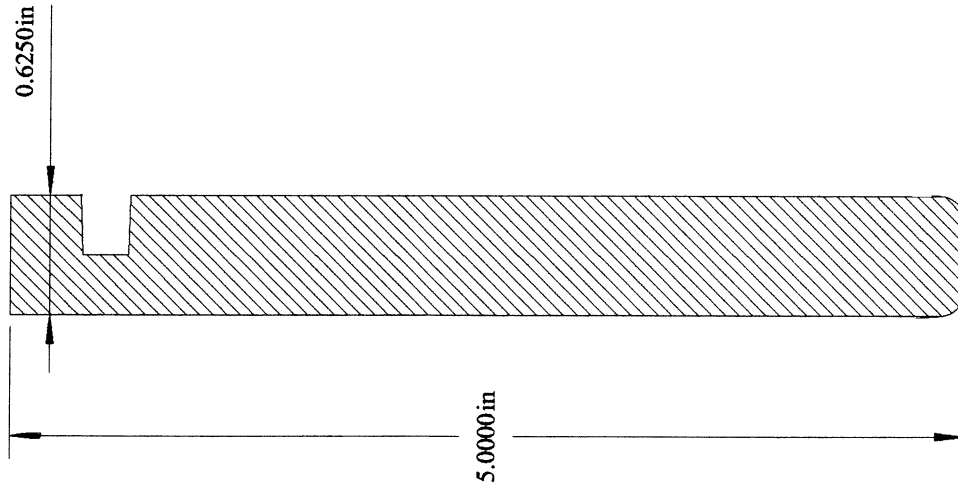

# Drawer Sides

## DS-5000ROG

5/8" x 5" Drawer Side  
w/ Y&T round over and groove

## DS-7000

1/2" x 7" Drawer Side  
w/ American Dovetail round over and groove