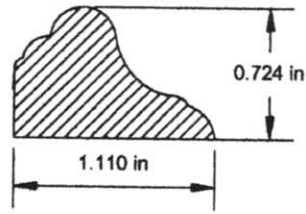

Paneling

WP-3750

1/2" x 3 3/4" Paneling
Wainscot

WP-3750

5/16" x 3 3/4" Paneling
Wainscot

VB-5000B

3/4" x 5" Face "V" Bevel
Interior Siding

HS-5250

7/8" x 5 1/4" House Siding

Paneling

PM-1110

1.110" x 0.724" Paneling
(Oster)

PM-0875

.450" x 7/8" Panel Moulding